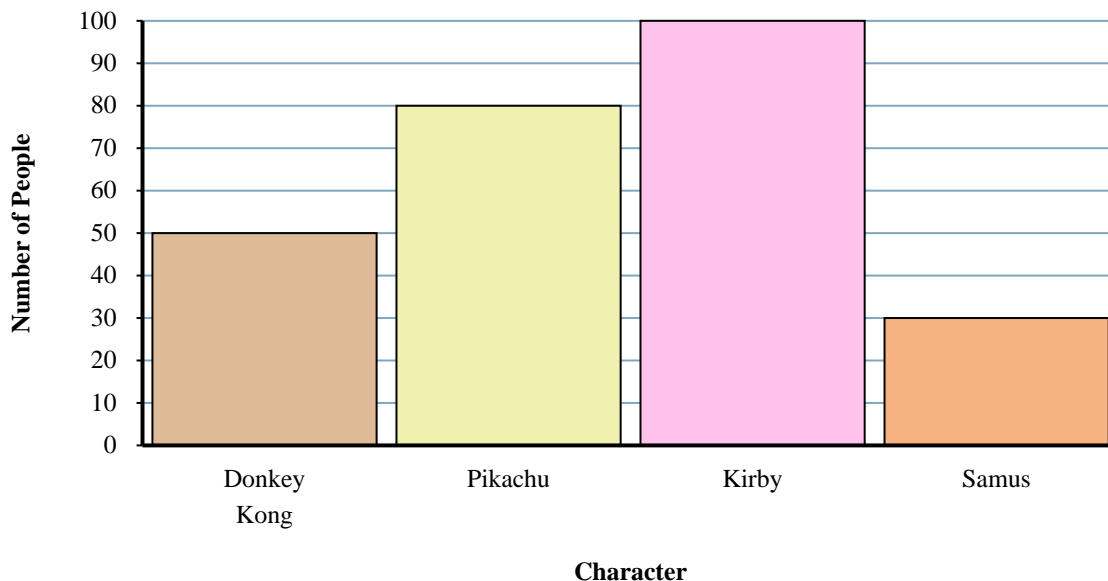

Solve each problem.

Answers

Favorite Game Characters

- 1) Which character did the fewest number of people say was their favorite?
- 2) Did more people like Kirby or Samus?
- 3) How many people liked Pikachu the best?
- 4) How many people total answered the poll?
- 5) Did fewer people like Samus or Pikachu?
- 6) How many fewer people liked Samus than liked Donkey Kong?
- 7) Which character did the largest number of people say was their favorite?
- 8) How many more people liked Pikachu than liked Donkey Kong?
- 9) What is the difference in the number of people who liked Donkey Kong and the number who liked Kirby?
- 10) Which character did exactly 100 people say was their favorite?

1. _____
2. _____
3. _____
4. _____
5. _____
6. _____
7. _____
8. _____
9. _____
10. _____

Solve each problem.

Favorite Game Characters

Answers

- Which character did the fewest number of people say was their favorite?
- Did more people like Kirby or Samus?
- How many people liked Pikachu the best?
- How many people total answered the poll?
- Did fewer people like Samus or Pikachu?
- How many fewer people liked Samus than liked Donkey Kong?
- Which character did the largest number of people say was their favorite?
- How many more people liked Pikachu than liked Donkey Kong?
- What is the difference in the number of people who liked Donkey Kong and the number who liked Kirby?
- Which character did exactly 100 people say was their favorite?