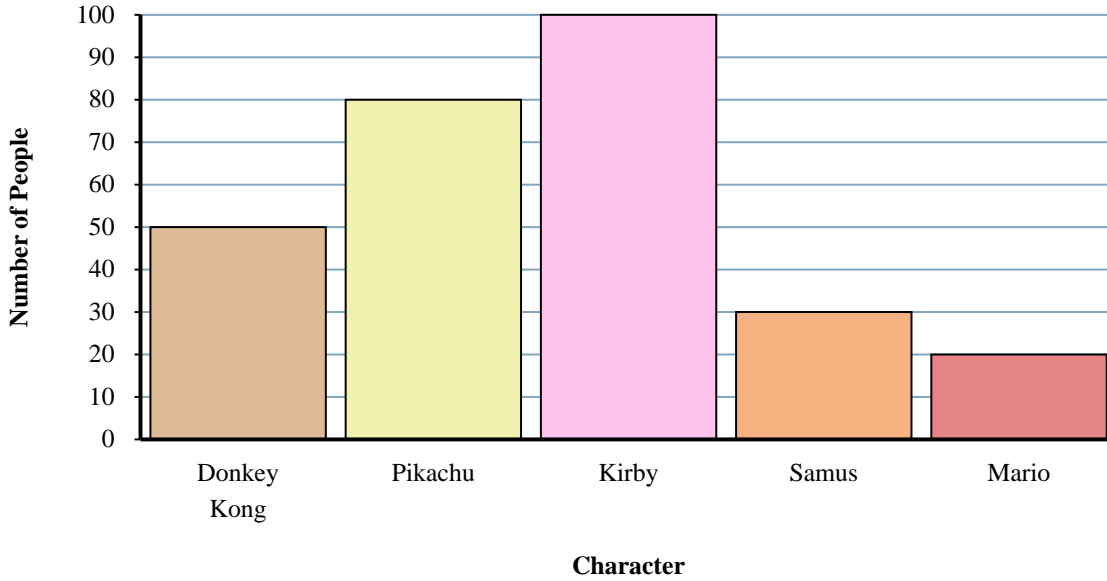

Solve each problem.

Answers

Favorite Game Characters

- 1) Which character did the fewest number of people say was their favorite?
- 2) Did more people like Mario or Samus?
- 3) How many people liked Samus the best?
- 4) How many people total answered the poll?
- 5) Did fewer people like Pikachu or Kirby?
- 6) How many fewer people liked Samus than liked Donkey Kong?
- 7) Which character did the largest number of people say was their favorite?
- 8) How many more people liked Kirby than liked Mario?
- 9) What is the difference in the number of people who liked Mario and the number who liked Donkey Kong?
- 10) Which character did exactly 100 people say was their favorite?