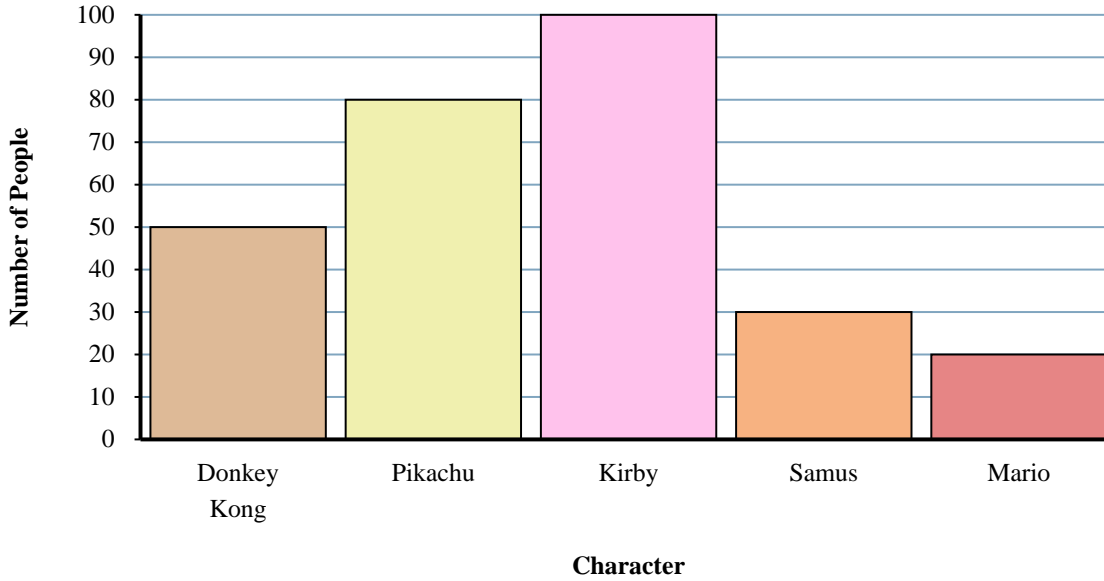

Solve each problem.

Favorite Game Characters

Answers

1) Which character did the fewest number of people say was their favorite?
2) Did more people like Mario or Samus?
3) How many people liked Samus the best?
4) How many people total answered the poll?
5) Did fewer people like Pikachu or Kirby?
6) How many fewer people liked Samus than liked Donkey Kong?
7) Which character did the largest number of people say was their favorite?
8) How many more people liked Kirby than liked Mario?
9) What is the difference in the number of people who liked Mario and the number who liked Donkey Kong?
10) Which character did exactly 100 people say was their favorite?

1. **Mario**
2. **Samus**
3. **30**
4. **280**
5. **Pikachu**
6. **20**
7. **Kirby**
8. **80**
9. **30**
10. **Kirby**